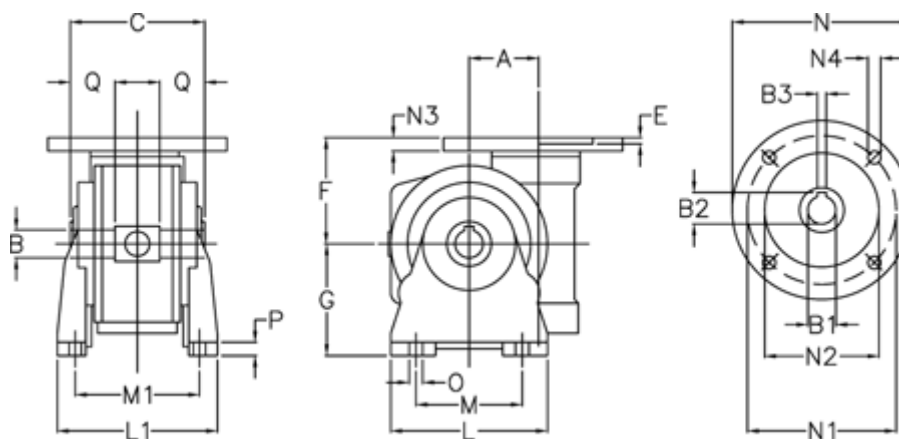

Article number: 3902049024322  
 Description: Worm gear  
 VF 49-V-24-63B5

## Measures

A = 49.5	G = 82	N3 = 10.5
B = 25 H7	L = 110	N4 = 9.5
B1 E7 = 11	L1 = 124	O = 8.5
B2 = 12.8	M = 63	P = 12
B3 H9 = 4	M1 = 98.5	Q = 22.5
C = 82	N = 140	
E = 3	N1 = 115	
F = 70	N2 = 95	